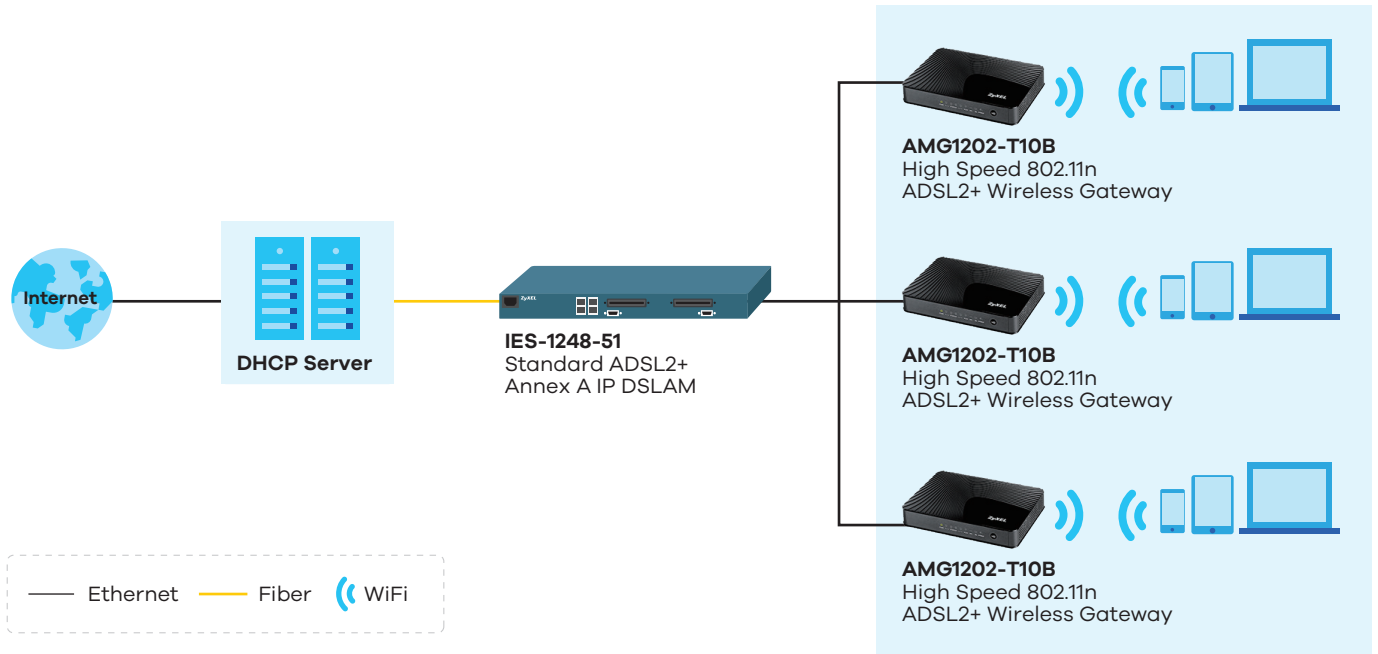

Diagram

About Zyxel

Focused on innovation and customer-centricity, Zyxel has been connecting people to the Internet for nearly 30 years. Our ability to adapt and innovate with networking technology places us at the forefront of creating connectivity for telcos and service providers, business and home users. Zyxel is building the networks of tomorrow, unlocking potential, and meeting the needs of the modern workplace — powering people at work, life, and play. Zyxel, Your Networking Ally.

Copyright © 2019 Zyxel and/or its subsidiaries. All rights reserved. Zyxel, the Zyxel logo are registered trademarks of Zyxel and/or its subsidiaries. All other brands, product names, or trademarks mentioned are the property of their respective owners. All specifications are subject to change without notice.